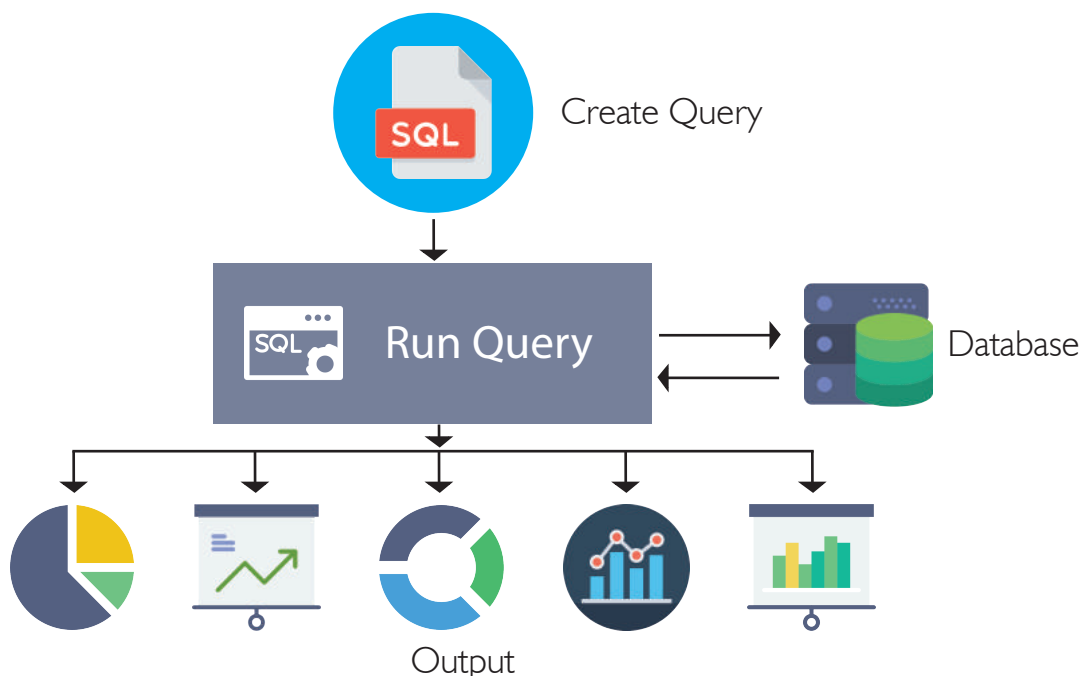

HOW DOES IT WORK?